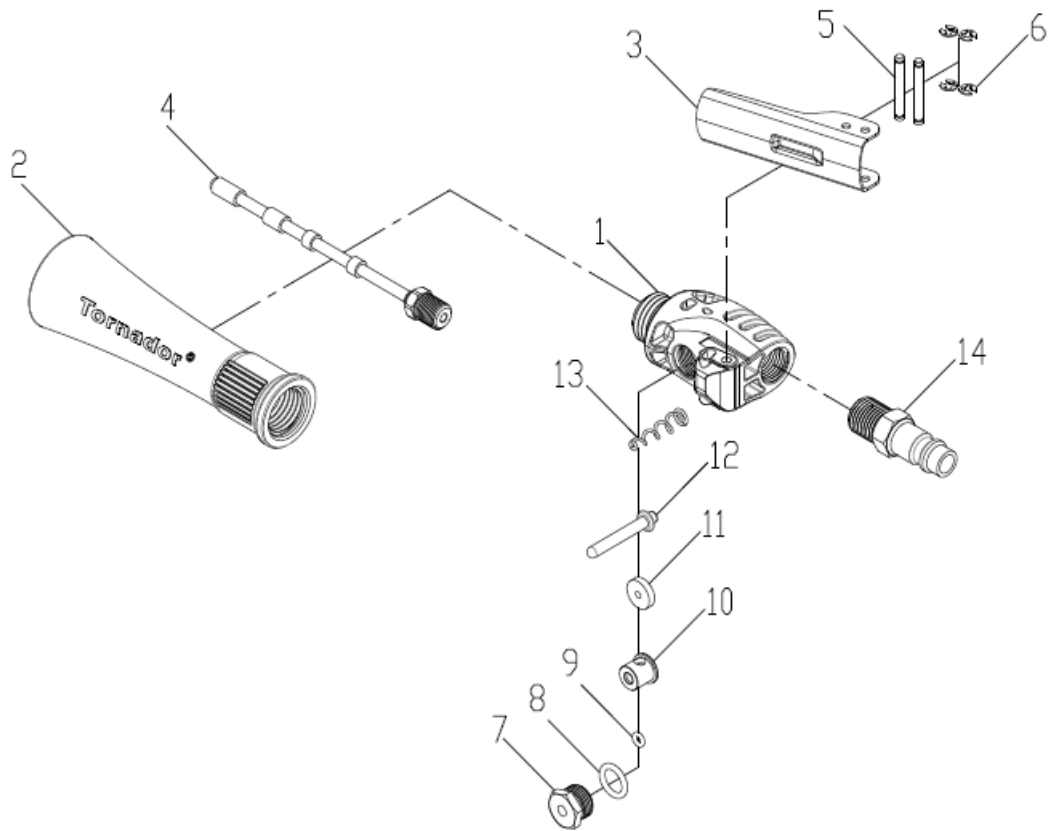

Z-007 Tornador Mini

| Ref. No. | Part No. | Description | Q'ty | Ref. No. | Part No. | Description | Q'ty |
|----------|-----------|---------------------|------|----------|-----------|-------------|------|
| 1 | SPZ007001 | Housing | 1 | 11 | SPZ010013 | Gasket | 1 |
| 2 | SPZ007002 | Nozzle | 1 | 12 | SPZ007008 | Valve Stem | 1 |
| 3 | SPZ007003 | Trigger | 1 | 13 | SPZ007009 | Spring | 1 |
| 4 | SPZ017003 | Weighted Tube Ass'y | 1 | 14 | CP-L14M | Air Nipple | 1 |
| 5 | SPZ007004 | Pin | 2 | | | | |
| 6 | SPZ007005 | E-Clip | 4 | | | | |
| 7 | SPZ007006 | Screw | 1 | | | | |
| 8 | SPZ010028 | O-Ring | 1 | | | | |
| 9 | SPZ010027 | O-Ring | 1 | | | | |
| 10 | SPZ007007 | Bushing | 1 | | | | |