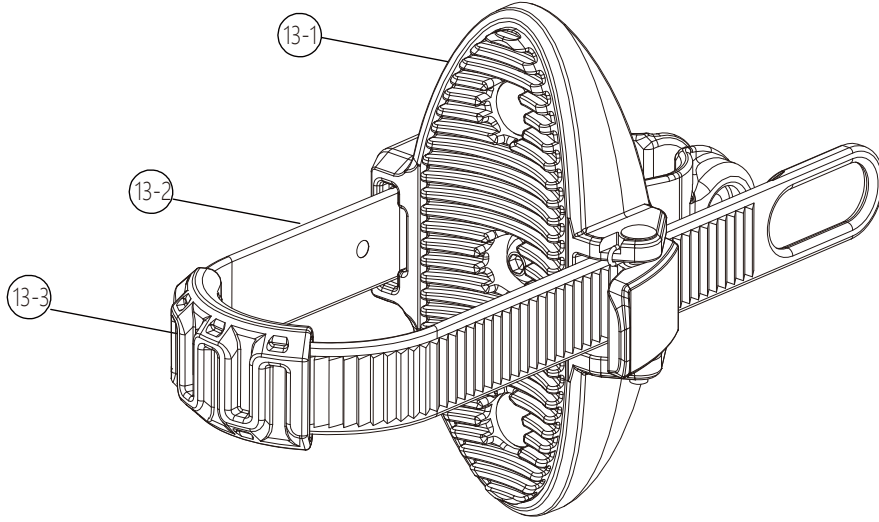

PART	DESCRIPTION	PART NUMBER	QTY.	PACK SIZE
13-1	Cradle	3509-00326-16C		
13-2	Ratchet strap 311mm	130-00706-01C		
13-3	Strap pad	130-00637-16C		

PART	DESCRIPTION	PART NUMBER	QTY.	PACK SIZE