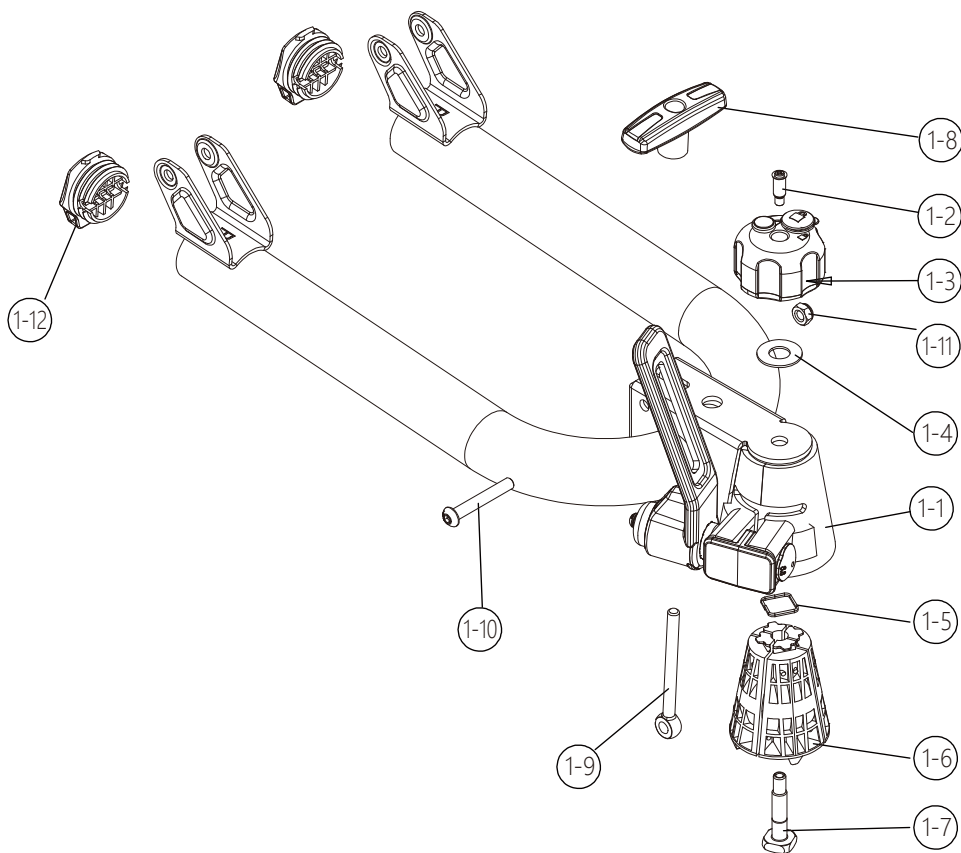

PART	DESCRIPTION	PART NUMBER	QTY.	PACK SIZE	PART	DESCRIPTION	PART NUMBER	QTY.	PACK SIZE
1	Foot assembly								
2	Platform assembly								
3	Screw Ø4.75x16mm	140-1682-006-04D							
4	License plate holder	3508-00455-01C							
5	C-cable clip	130-00755-01C							
6	Light kit								
7	Rubber strap tor storage	130-00751-16C							
8	Safety strap	3522-00072-03C-01							
9	Key K001~K010	47-0040-000-04							
10	Allen key	144-00009-19D							
11	Clip 1.0"	3509-00245-16C							
12	Locking cable	3510-00054-99C							
13									
14									
15									
16									
17									
18									
19									

PART	DESCRIPTION	PART NUMBER	QTY.	PACK SIZE	PART	DESCRIPTION	PART NUMBER	QTY.	PACK SIZE
1-1	Foot assembly								
1-2	Retainer	3509-00178-99C							
1-3	Locking knob(Conic)	3503-00127-002							
1-4	Washer Ø10.5xØ32	3342-00006-04D							
1-5	Square ring	145-00055-13D							
1-6	Conical clamps	118-00146-00							
1-7	Square head bolt M10x50mm	140-0510-002-04D							
1-8	T-knob	3503-00126-16C							
1-9	Eye-bolt M8x95mm	140-2008-002-04D							
1-10	Bottom head screw M8x55mm	140-1108-006-04D							
1-11	Nylock nut M8x1.25	141-0108-001-04D							
1-12	Foot end cap	130-00705-01C							

PART	DESCRIPTION	PART NUMBER	QTY.	PACK SIZE	PART	DESCRIPTION	PART NUMBER	QTY.	PACK SIZE
2-1	Wheel support	130-00736-01C							
2-2	Square end cap	130-00616-01C							
2-3	Locking hook	130-00697-01C							
2-4	T-knob	3509-00319-01C							
2-5	Screw Ø4.8x12mm	140-1782-002-04D							
2-6	Hex bolt M6x60mm	140-0306-034-04D							
2-7	Strap pad	130-00637-16C							
2-8	Ratchet for wheel strap	3509-00318-16C							
2-9	Wheel strap 492mm	130-00687-01C							