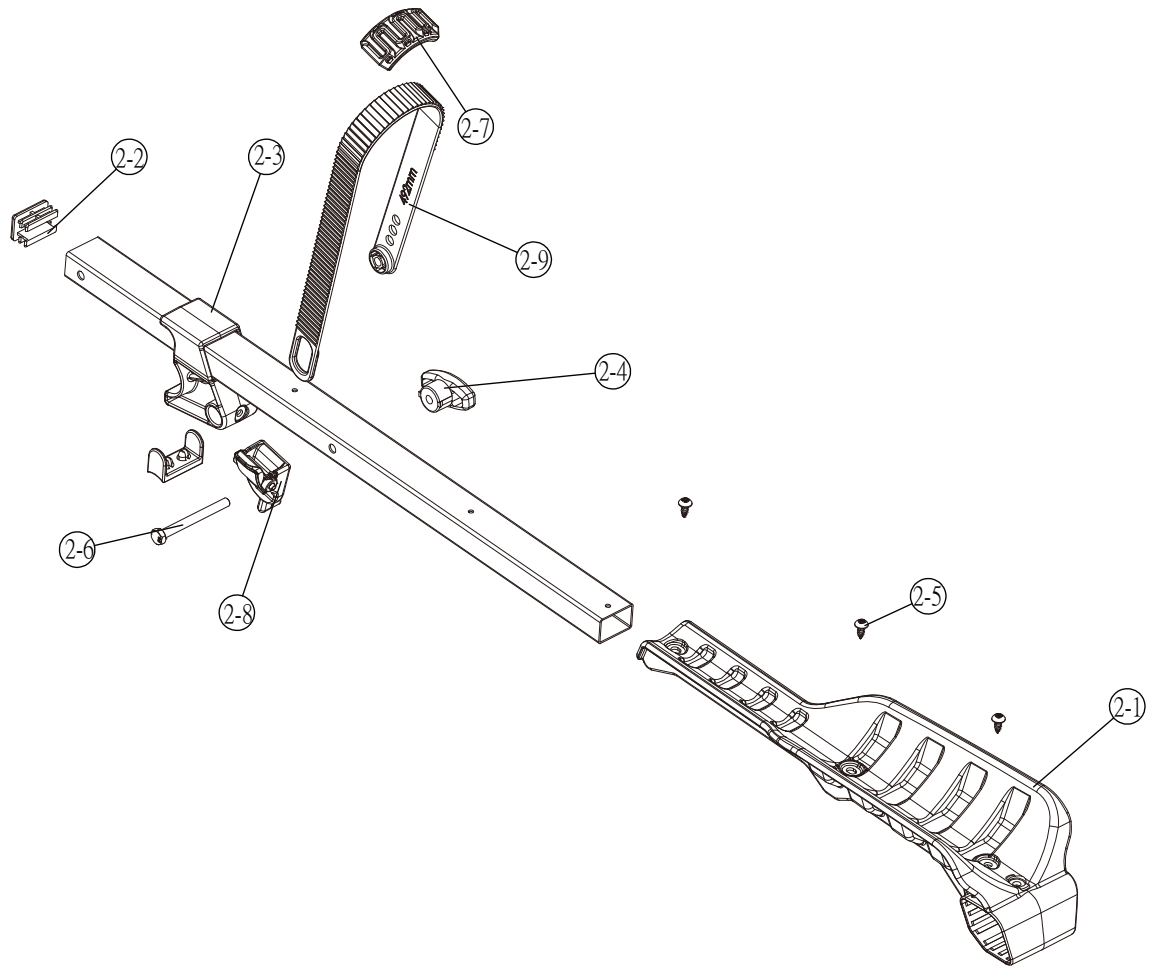

PART	DESCRIPTION	PART NUMBER	QTY.	PACK SIZE	PART	DESCRIPTION	PART NUMBER	QTY.	PACK SIZE
1	Foot assembly								
2	Platform assembly								
3	Screw Ø4.75x16mm	140-1682-006-04D							
4	License plate holder	3508-00455-01C							
5	C-cable clip	130-00755-01C							
6	Light kit								
7	Rubber strap tor storage	130-00751-16C							
8	Safety strap	3522-00072-03C-01							
9	Key K001~K010	47-0040-000-04							
10	Allen key	144-00009-19D							
11	Clip 1.0"	3509-00245-16C							
12	Locking cable	3510-00054-99C							
13									
14									
15									
16									
17									
18									
19									

PART	DESCRIPTION	PART NUMBER	QTY.	PACK SIZE	PART	DESCRIPTION	PART NUMBER	QTY.	PACK SIZE
1-1	Foot assembly								
1-2	Retainer	3509-00178-99C							
1-3	Locking knob(Conic)	3503-00127-002							
1-4	Washer Ø10.5xØ32	3342-00006-04D							
1-5	Square ring	145-00055-13D							
1-6	Conical clamps	118-00146-00							
1-7	Square head bolt M10x50mm	140-0510-002-04D							
1-8	T-knob	3503-00126-16C							
1-9	Eye-bolt M8x95mm	140-2008-002-04D							
1-10	Bottom head screw M8x55mm	140-1108-006-04D							
1-11	Nylock nut M8x1.25	141-0108-001-04D							
1-12	Foot end cap	130-00705-01C							

PART	DESCRIPTION	PART NUMBER	QTY.	PACK SIZE	PART	DESCRIPTION	PART NUMBER	QTY.	PACK SIZE
2-1	Wheel support	130-00736-01C							
2-2	Square end cap	130-00616-01C							
2-3	Locking hook	130-00697-01C							
2-4	T-knob	3509-00319-01C							
2-5	Screw Ø4.8x12mm	140-1782-002-04D							
2-6	Hex bolt M6x60mm	140-0306-034-04D							
2-7	Strap pad	130-00637-16C							
2-8	Ratchet for wheel strap	3509-00318-16C							
2-9	Wheel strap 492mm	130-00687-01C							