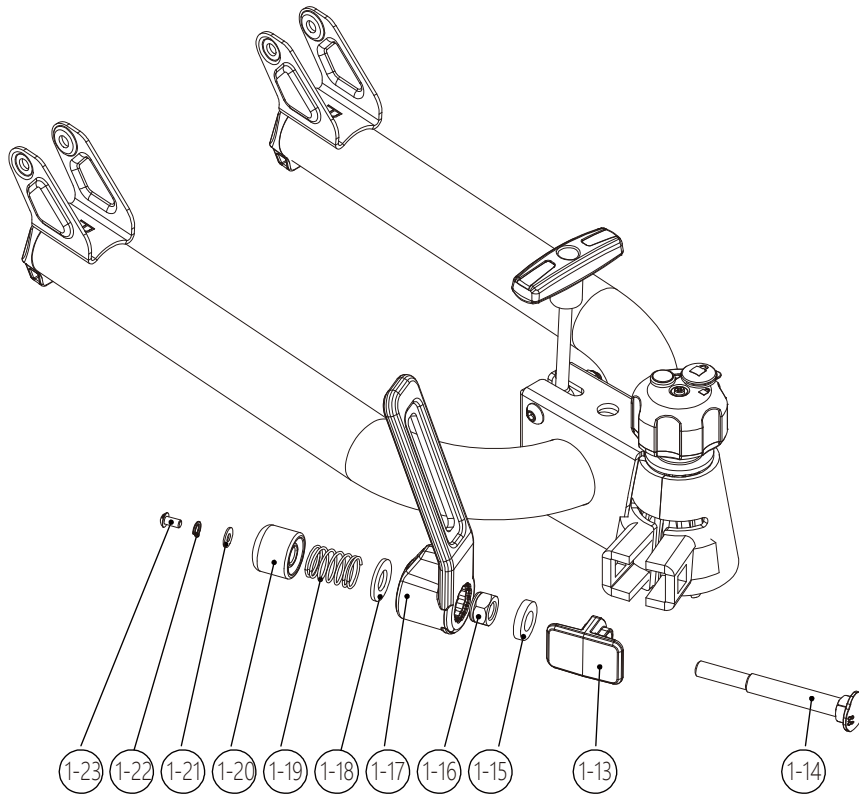

PART	DESCRIPTION	PART NUMBER	QTY.	PACK SIZE	PART	DESCRIPTION	PART NUMBER	QTY.	PACK SIZE
1	Foot assembly								
2	Platform assembly								
3	Screw Ø4.75x16mm	140-1682-006-04D							
4	License plate holder	3508-00455-01C							
5	C-cable clip	130-00755-01C							
6	Light kit								
7	Rubber strap tor storage	130-00751-16C							
8	Safety strap	3522-00072-03C-01							
9	Key K001~K010	47-0040-000-04							
10	Allen key	144-00009-19D							
11	Clip 1.0"	3509-00245-16C							
12	Locking cable	3510-00054-99C							
13									
14									
15									
16									
17									
18									
19									

PART	DESCRIPTION	PART NUMBER	QTY.	PACK SIZE	PART	DESCRIPTION	PART NUMBER	QTY.	PACK SIZE
1-1	Foot assembly								
1-2	Retainer	3509-00178-99C							
1-3	Locking knob(Conic)	3503-00127-002							
1-4	Washer Ø10.5xØ32	3342-00006-04D							
1-5	Square ring	145-00055-13D							
1-6	Conical clamps	118-00146-00							
1-7	Square head bolt M10x50mm	140-0510-002-04D							
1-8	T-knob	3503-00126-16C							
1-9	Eye-bolt M8x95mm	140-2008-002-04D							
1-10	Bottom head screw M8x55mm	140-1108-006-04D							
1-11	Nylock nut M8x1.25	141-0108-001-04D							
1-12	Foot end cap	130-00705-01C							

PART	DESCRIPTION	PART NUMBER	QTY.	PACK SIZE	PART	DESCRIPTION	PART NUMBER	QTY.	PACK SIZE
2-1	Wheel support	130-00736-01C							
2-2	Square end cap	130-00616-01C							
2-3	Locking hook	130-00697-01C							
2-4	T-knob	3509-00319-01C							
2-5	Screw Ø4.8x12mm	140-1782-002-04D							
2-6	Hex bolt M6x60mm	140-0306-034-04D							
2-7	Strap pad	130-00637-16C							
2-8	Ratchet for wheel strap	3509-00318-16C							
2-9	Wheel strap 492mm	130-00687-01C							