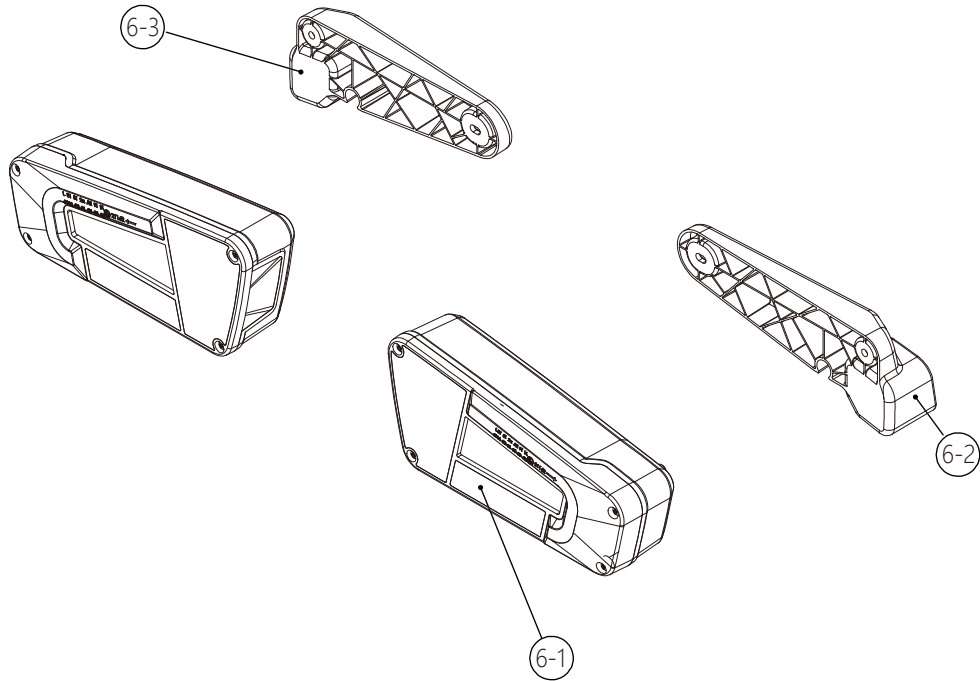

PART	DESCRIPTION	PART NUMBER	QTY.	PACK SIZE	PART	DESCRIPTION	PART NUMBER	QTY.	PACK SIZE
6-1	Light kit 1700mm								
6-2	Light kit bracket-right	130-00721-01C							
6-3	Light kit bracket-left	130-00720-01C