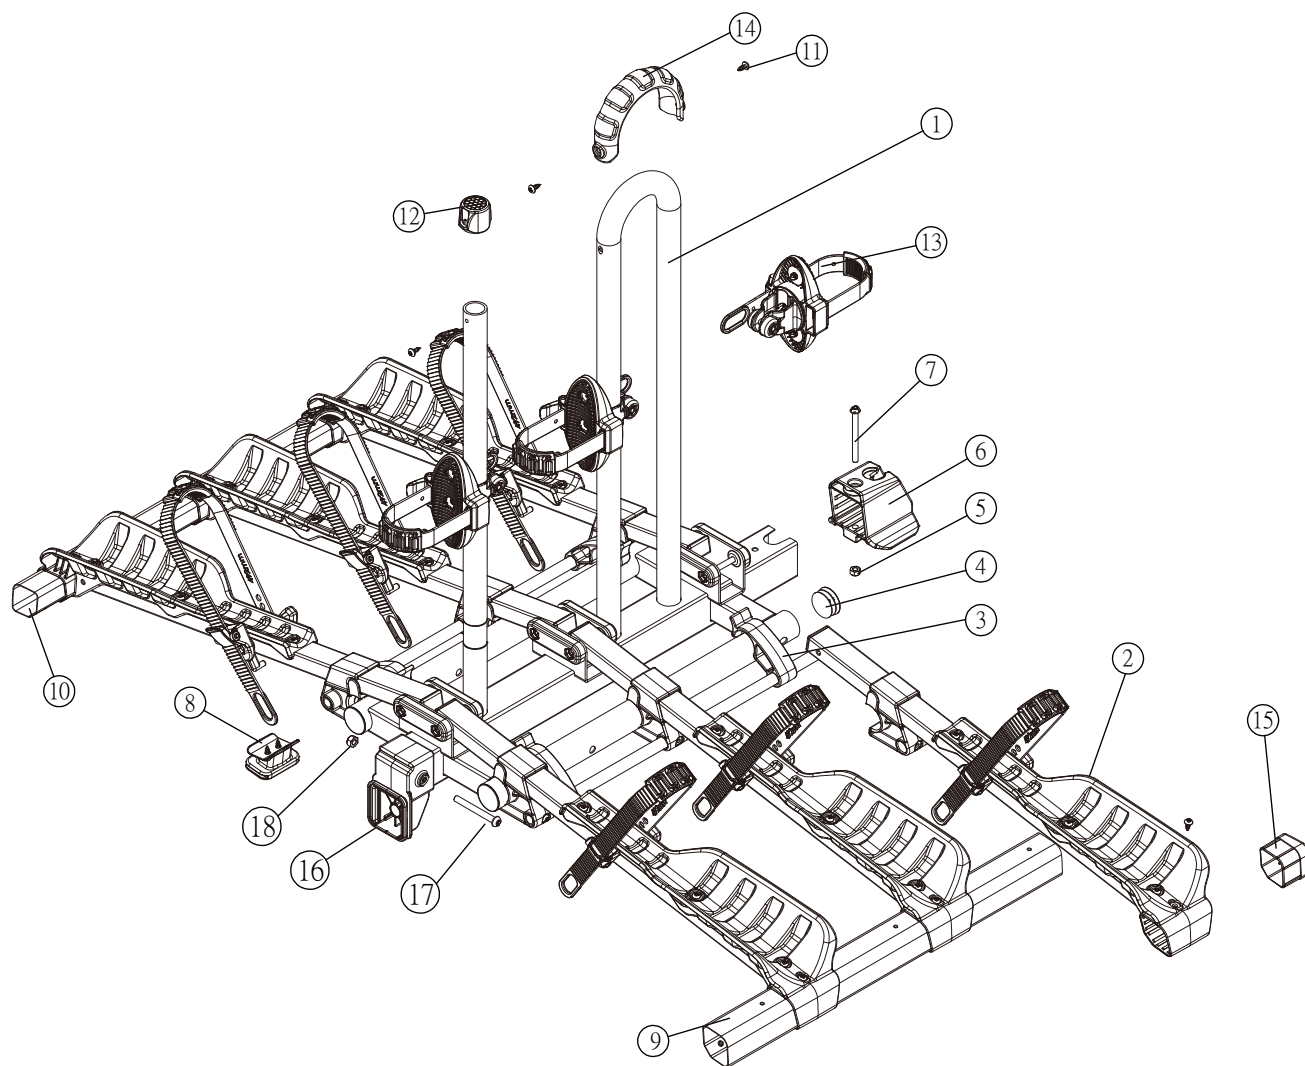

PART	DESCRIPTION	PART NUMBER	QTY.	PACK SIZE	PART	DESCRIPTION	PART NUMBER	QTY.	PACK SIZE
1	Platform assembly								
2	Wheel support tube assembly								
3	Safety clip	130-00418-16C							
4	End cap Ø1.25	130-00767-01C							
5	Nylock nut M6	141-0106-001-04D							
6	Platform top cap	130-00719-01C							
7	Button head screw M6x65mm	140-1106-029-04D							
8	License plate holder clip	130-00722-01C							
9	Right aluminium extrusion	3420-00017-44P							
10	Left aluminium extrusion	3420-00018-44P							
11	Screw Ø4.8x12mm	140-1782-002-04D							
12	End cap	130-00681-01C							
13	Cradle assembly	3509-00326-16C							
14	Plastic cover	130-00608-16C							
15	End cap	130-00737-01C							
16	license holder cap	130-00718-01C							
17	Button head screw M6x55mm	140-1106-013-04D							
18	Nylock nut M6x1.0	141-0106-001-04D