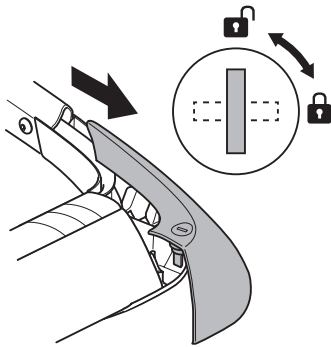

### Thule One-Key System

**544**  (x4)

**596**  (x6)

**588**  (x8)

**452**  (x12)

Bike	Thule Trail 823	Thule Trail 824
Thule OutRide 561	✓	
Thule Wheel carrier 545-2	✓	✓
<b>Water</b>		
Thule K-Guard 840	✓	✓
Thule Hull-a-Port Pro 837 + adapter 881	✓	✓
Thule Hull-a-Port 835-1 + adapter 881	✓	✓
Thule DockGrip 895	✓	✓
Thule DockGlide 896	✓	✓
Thule Sailboard carrier 833	✓	✓
Thule Multipurpose carrier 855	✓	✓
<b>Winter</b>		
Thule SnowPack 7322 / 7324 / 7326	✓	✓
Thule SnowPack Extender 7325	✓	✓
Thule SkiClick 7291	✓	✓
<b>Other</b>		
Thule Load stop 314 / 315	✓	✓