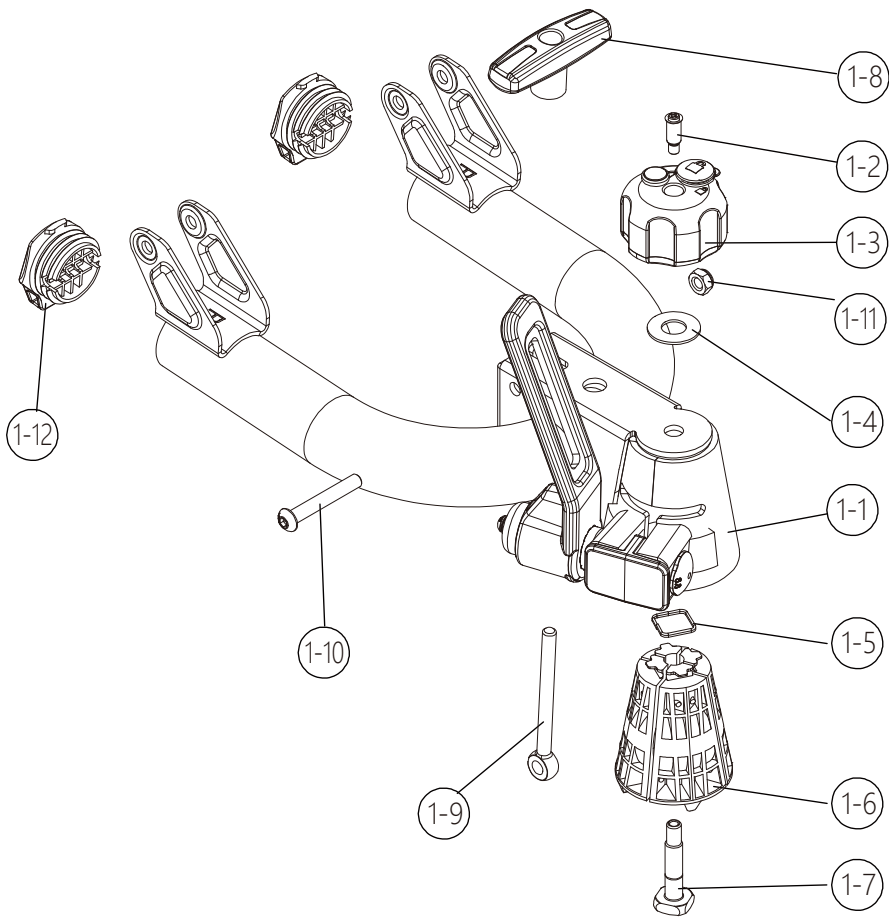

PART	DESCRIPTION	PART NUMBER	QTY.	PACK SIZE	PART	DESCRIPTION	PART NUMBER	QTY.	PACK SIZE
1	Foot assembly								
2	Platform assembly								
3	Screw Ø4.75x16mm	140-1682-006-04D							
4	License plate holder	3508-00455-01C							
5	C-cable clip	130-00755-01C							
6	Light kit								
7	Rubber strap tor storage	130-00751-16C							
8	Safety strap	3522-00072-03C-01							
9	Key K001~K010	47-0040-000-04							
10	Allen key	144-00009-19D							
11	Clip 1.0"	3509-00245-16C							
12	Locking cable	3510-00040-99C							
13									
14									
15									
16									
17									
18									
19									

PART	DESCRIPTION	PART NUMBER	QTY.	PACK SIZE	PART	DESCRIPTION	PART NUMBER	QTY.	PACK SIZE
1-1	Foot assembly								
1-2	Retainer	3509-00178-99C							
1-3	Locking knob(Conic)	3503-00127-002							
1-4	Washer Ø10.5xØ32	3342-00006-04D							
1-5	Square ring	145-00055-13D							
1-6	Conical clamps	118-00146-00							
1-7	Square head bolt M10x50mm	140-0510-002-04D							
1-8	T-knob	3503-00126-16C							
1-9	Eye-bolt M8x95mm	140-2008-002-04D							
1-10	Bottom head screw M8x55mm	140-1108-006-04D							
1-11	Nylock nut M8x1.25	141-0108-001-04D							
1-12	Foot end cap	130-00705-01C							

PART	DESCRIPTION	PART NUMBER	QTY.	PACK SIZE	PART	DESCRIPTION	PART NUMBER	QTY.	PACK SIZE
2-1	Wheel support	130-00736-01C							
2-2	Square end cap	130-00616-01C							
2-3	Locking hook	130-00697-01C							
2-4	T-knob	3509-00319-01C							
2-5	Screw $\text{\O}4.8 \times 12 \text{mm}$	140-1782-002-04D							
2-6	Hex bolt M6x60mm	140-0306-034-04D							
2-7	Strap pad	130-00637-16C							
2-8	Ratchet for wheel strap	3509-00318-16C							
2-9	Wheel strap 492mm	130-00687-01C							