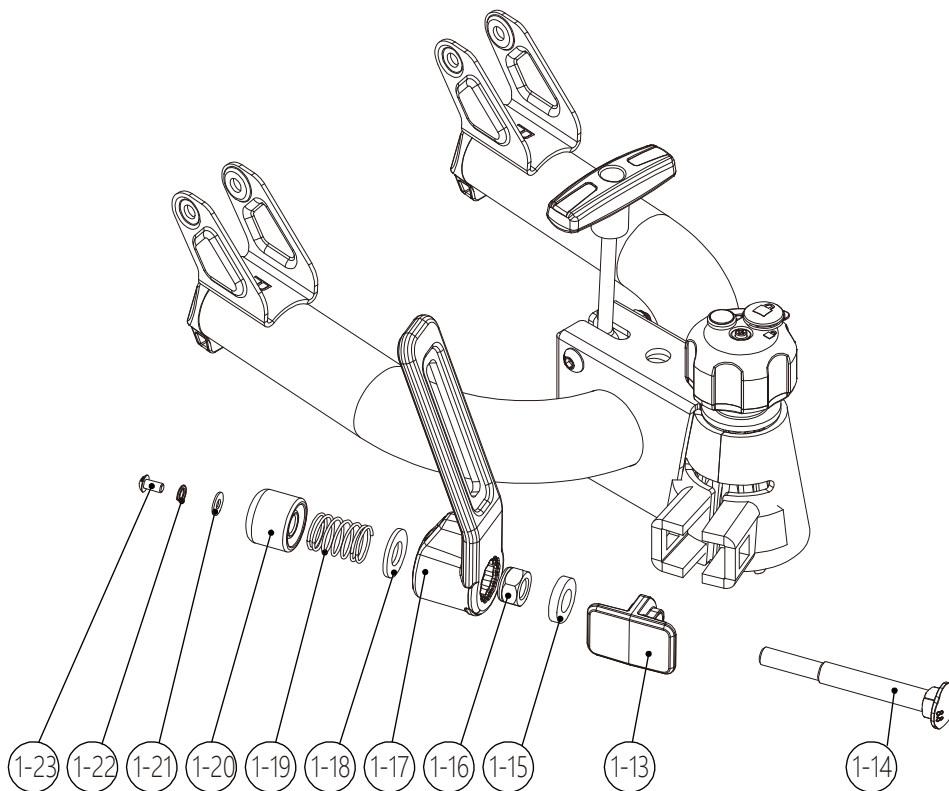

PART	DESCRIPTION	PART NUMBER	QTY.	PACK SIZE	PART	DESCRIPTION	PART NUMBER	QTY.	PACK SIZE
1	Foot assembly								
2	Platform assembly								
3	Screw Ø4.75x16mm	140-1682-006-04D							
4	License plate holder	3508-00455-01C							
5	C-cable clip	130-00755-01C							
6	Light kit								
7	Rubber strap tor storage	130-00751-16C							
8	Safety strap	3522-00072-03C-01							
9	Key K001~K010	47-0040-000-04							
10	Allen key	144-00009-19D							
11	Clip 1.0"	3509-00245-16C							
12	Locking cable	3510-00040-99C							
13									
14									
15									
16									
17									
18									
19									

PART	DESCRIPTION	PART NUMBER	QTY.	PACK SIZE	PART	DESCRIPTION	PART NUMBER	QTY.	PACK SIZE
1-1	Foot assembly								
1-2	Retainer	3509-00178-99C							
1-3	Locking knob(Conic)	3503-00127-002							
1-4	Washer Ø10.5xØ32	3342-00006-04D							
1-5	Square ring	145-00055-13D							
1-6	Conical clamps	118-00146-00							
1-7	Square head bolt M10x50mm	140-0510-002-04D							
1-8	T-knob	3503-00126-16C							
1-9	Eye-bolt M8x95mm	140-2008-002-04D							
1-10	Bottom head screw M8x55mm	140-1108-006-04D							
1-11	Nylock nut M8x1.25	141-0108-001-04D							
1-12	Foot end cap	130-00705-01C							

PART	DESCRIPTION	PART NUMBER	QTY.	PACK SIZE	PART	DESCRIPTION	PART NUMBER	QTY.	PACK SIZE
2-1	Wheel support	130-00736-01C							
2-2	Square end cap	130-00616-01C							
2-3	Locking hook	130-00697-01C							
2-4	T-knob	3509-00319-01C							
2-5	Screw $\text{\O}4.8 \times 12 \text{mm}$	140-1782-002-04D							
2-6	Hex bolt M6x60mm	140-0306-034-04D							
2-7	Strap pad	130-00637-16C							
2-8	Ratchet for wheel strap	3509-00318-16C							
2-9	Wheel strap 492mm	130-00687-01C							