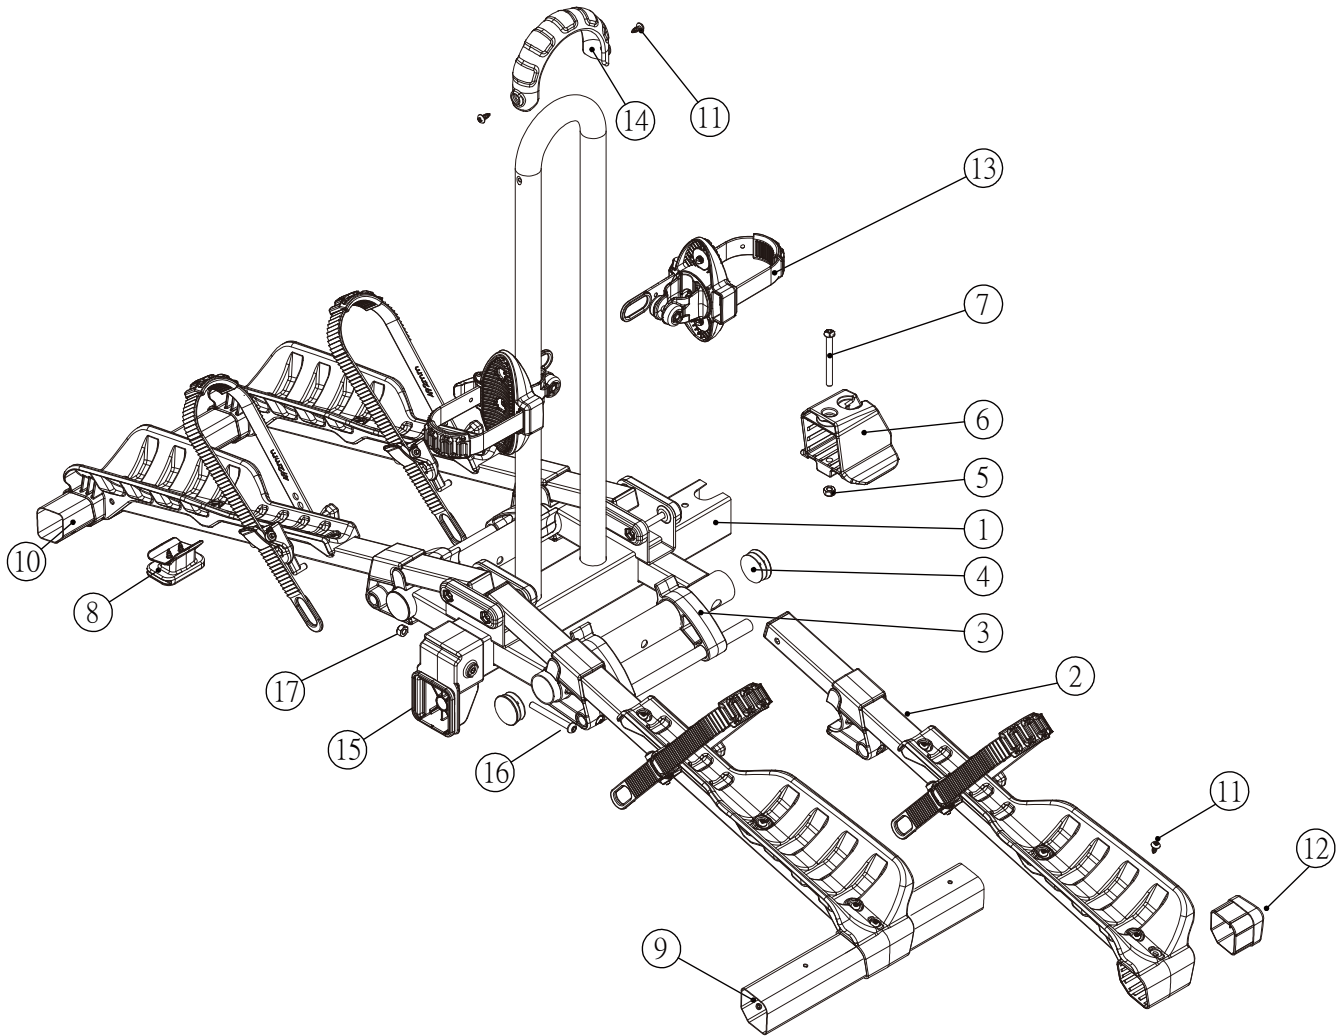

PART	DESCRIPTION	PART NUMBER	QTY.	PACK SIZE	PART	DESCRIPTION	PART NUMBER	QTY.	PACK SIZE
1	Platform assembly								
2	Wheel support tube assembly								
3	Safety clip	130-00418-16C							
4	End cap Ø1.25	130-00767-01C							
5	Nylock nut M6	141-0106-001-04D							
6	Platform top cap	130-00719-01C							
7	Button head screw M6x65mm	140-1106-029-04D							
8	License plate holder clip	130-00722-01C							
9	Right aluminium extrusion	3420-00015-44P							
10	Left aluminium extrusion	3420-00016-44P							
11	Screw Ø4.8x12mm	140-1782-002-04D							
12	End cap	130-00737-01C							
13	Cradle assembly	3509-00326-16C							
14	Plastic cover	130-00608-16C							
15	license holder Cap	130-00718-01C							
16	Button head screw M6x55mm	140-1106-013-04D							
17	Nylock nut M6x1.0	141-0106-001-04D							
18									
19									
20