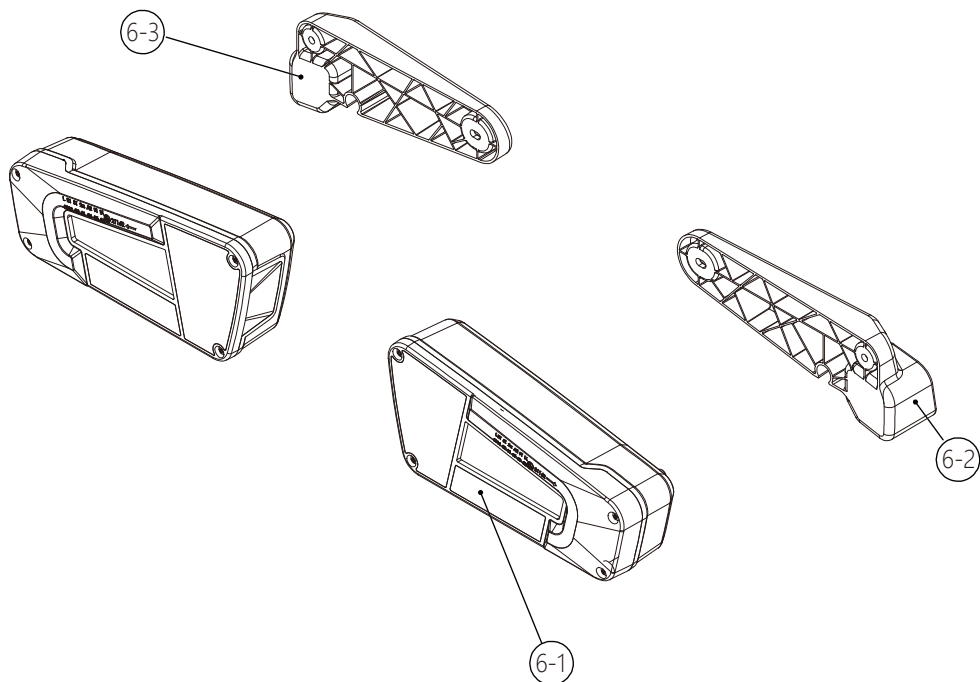

PART	DESCRIPTION	PART NUMBER	QTY.	PACK SIZE	PART	DESCRIPTION	PART NUMBER	QTY.	PACK SIZE
6-1	Light kit 1400mm								
6-2	Light kit bracket-right	130-00721-01C							
6-3	Light kit bracket-left	130-00720-01C