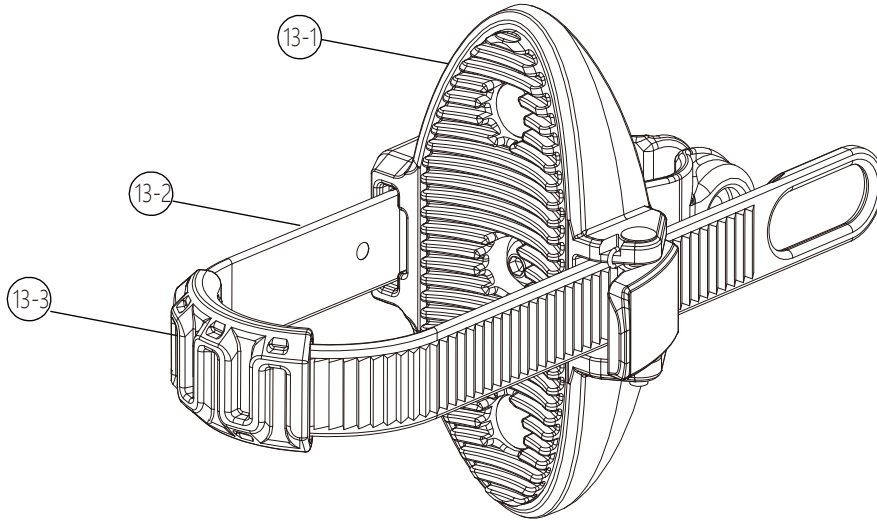

PART	DESCRIPTION	PART NUMBER	QTY.	PACK SIZE
13-1	Cradle	3509-00326-16C		
13-2	Ratchet strap 311mm	130-00706-01C		
13-3	Strap pad	130-00637-16C		

PART	DESCRIPTION	PART NUMBER	QTY.	PACK SIZE