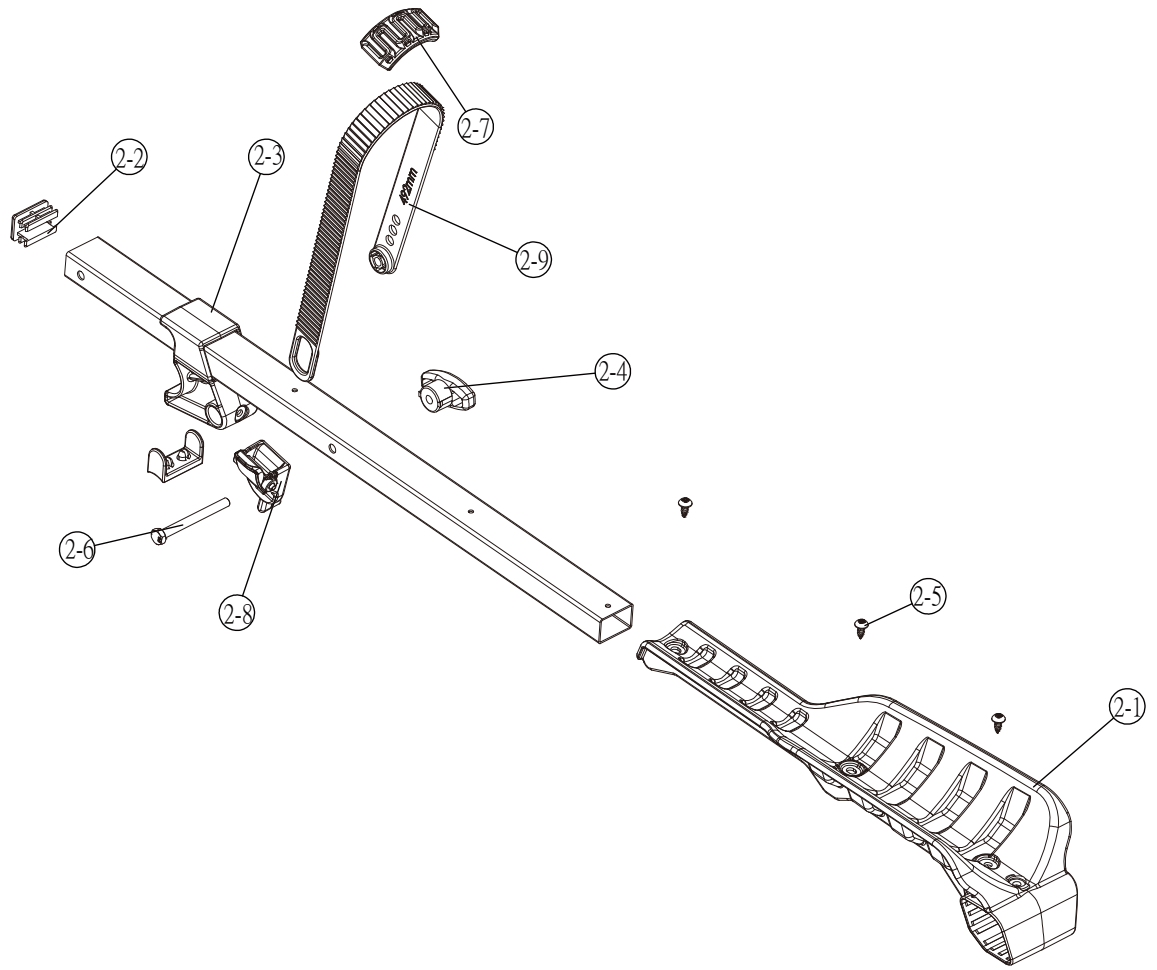

PART	DESCRIPTION	PART NUMBER	QTY.	PACK SIZE	PART	DESCRIPTION	PART NUMBER	QTY.	PACK SIZE
1	Foot assembly								
2	Platform assembly								
3	Screw Ø4.75x16mm	140-1682-006-04D							
4	License plate holder	3508-00455-01C							
5	C-cable clip	130-00755-01C							
6	Light kit								
7	Rubber strap tor storage	130-00751-16C							
8	Safety strap	3522-00072-03C-01							
9	Key K001~K010	47-0040-000-04							
10	Allen key	144-00009-19D							
11	Clip 1.0"	3509-00245-16C							
12	Locking cable	3510-00040-99C							
13									
14									
15									
16									
17									
18									
19									

PART	DESCRIPTION	PART NUMBER	QTY.	PACK SIZE	PART	DESCRIPTION	PART NUMBER	QTY.	PACK SIZE
1-1	Foot assembly								
1-2	Retainer	3509-00178-99C							
1-3	Locking knob(Conic)	3503-00127-002							
1-4	Washer Ø10.5xØ32	3342-00006-04D							
1-5	Square ring	145-00055-13D							
1-6	Conical clamps	118-00146-00							
1-7	Square head bolt M10x50mm	140-0510-002-04D							
1-8	T-knob	3503-00126-16C							
1-9	Eye-bolt M8x95mm	140-2008-002-04D							
1-10	Bottom head screw M8x55mm	140-1108-006-04D							
1-11	Nylock nut M8x1.25	141-0108-001-04D							
1-12	Foot end cap	130-00705-01C							

PART	DESCRIPTION	PART NUMBER	QTY.	PACK SIZE	PART	DESCRIPTION	PART NUMBER	QTY.	PACK SIZE
2-1	Wheel support	130-00736-01C							
2-2	Square end cap	130-00616-01C							
2-3	Locking hook	130-00697-01C							
2-4	T-knob	3509-00319-01C							
2-5	Screw $\text{\O}4.8 \times 12 \text{mm}$	140-1782-002-04D							
2-6	Hex bolt M6x60mm	140-0306-034-04D							
2-7	Strap pad	130-00637-16C							
2-8	Ratchet for wheel strap	3509-00318-16C							
2-9	Wheel strap 492mm	130-00687-01C							